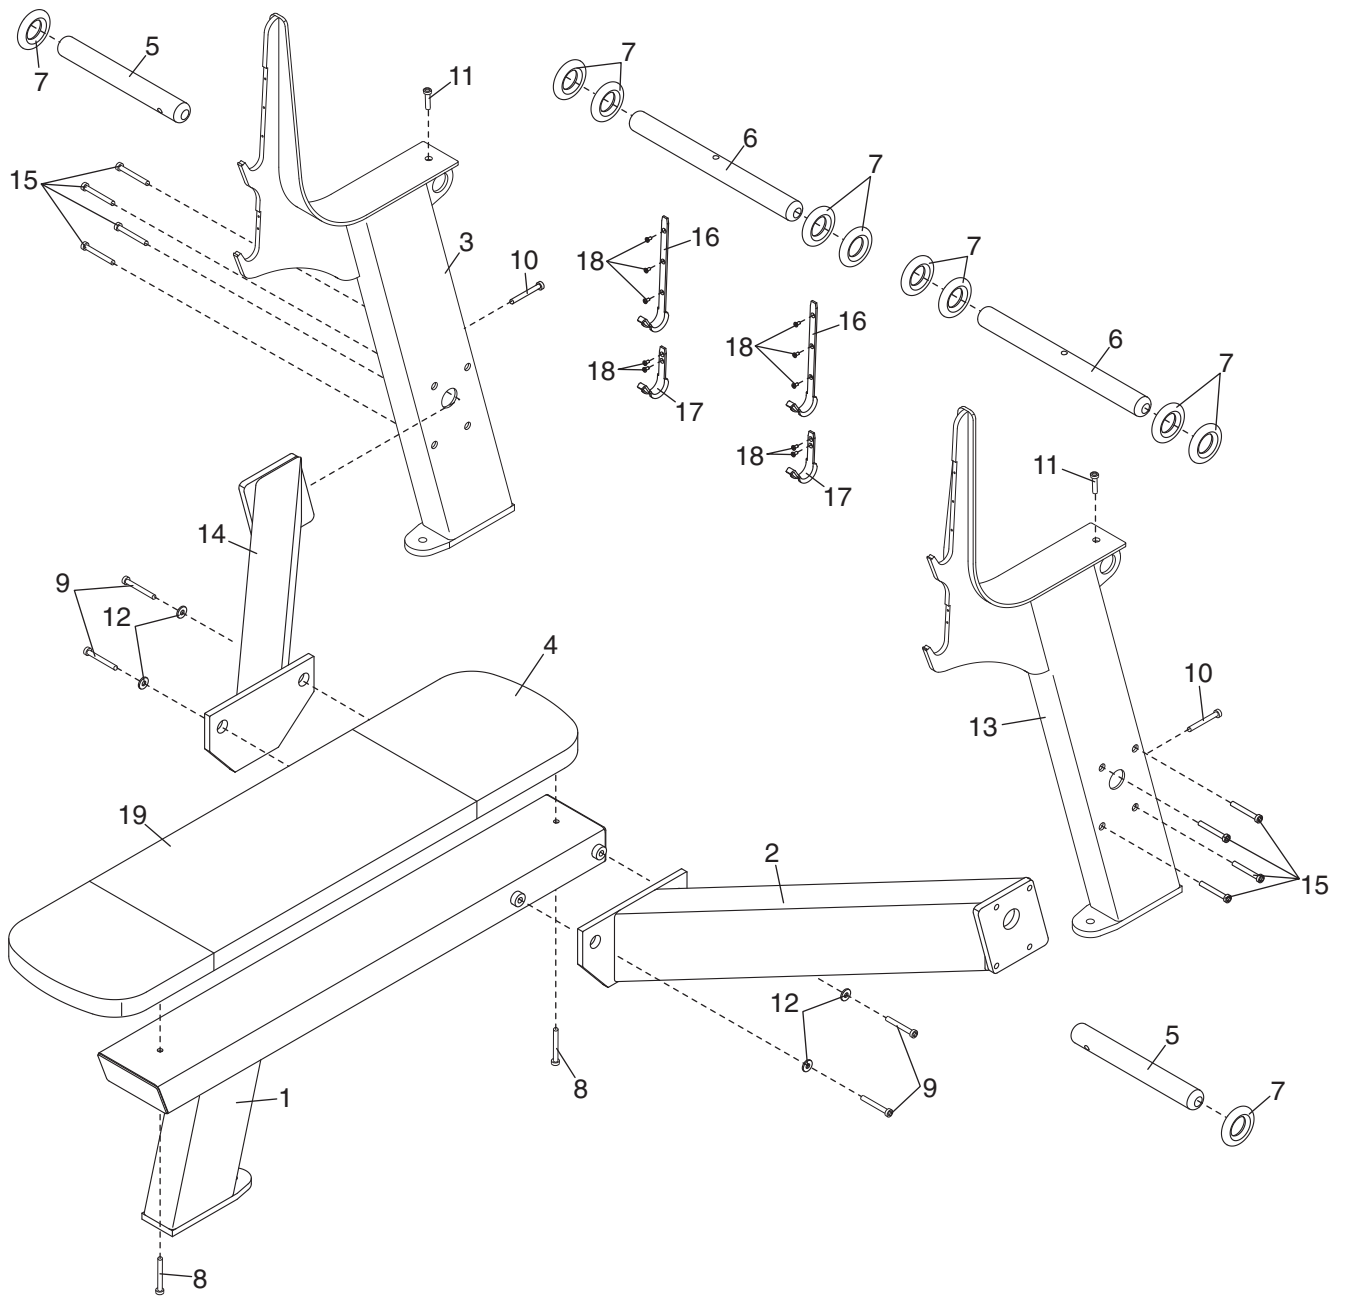

EXPLODED DRAWING—Model No. GZFW2021.4

R0207A

Bubble #	OEM Number	Description
1	GZ5472	BASE
2	GZ4197	LEFT ARM
7	GZ1191	BUMPER RING
8	GZ1014-03	3/8" X 4" BOLT
9	GZ1149-01	1/2" X 1" BOLT
10	GZ1009-02	1/2" X 3" BOLT
14	GZ4198	RIGHT ARM
15	GZ1012-03	1/2" X 3.5" BOLT
19	GZ5124-03	SEAT WEAR COVER
#	GZ7273	WEIGHT BAR CAUTION DECAL